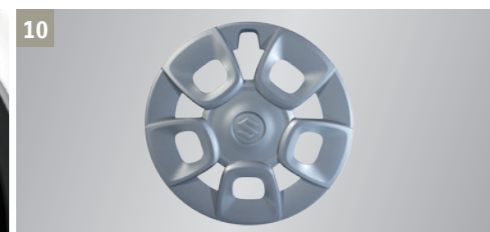

EXTERIOR

9 | Alloy Wheel "JUNO" WVTA
BLACK POLISHED
 5Jx16", suitable for 175/60R16 tires,
 including centre cap with Suzuki logo.
Part No. 43210-62RA1-000

D E F

10 | 15-inch Full Wheel Cover
Part No. 43250-62R00-ZGJ